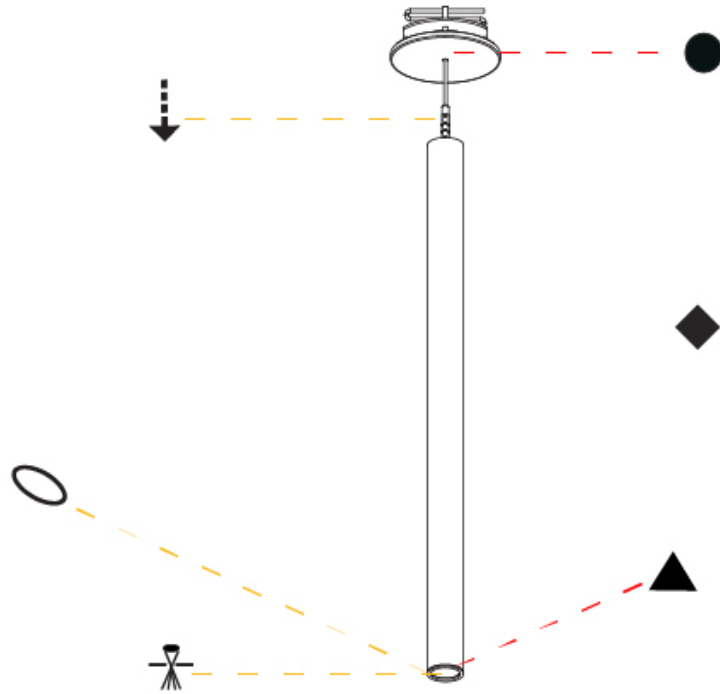

HANGOVER PLUG SHINE MONOPOINT RECESSED CANOPY SUSPENSION

A30844-

PROJECT _____

TYPE _____

SPECIFIER _____

QUANTITY _____

DATE _____

A